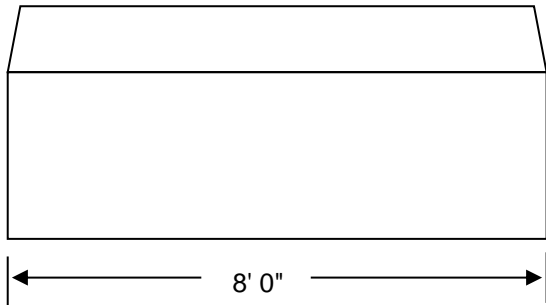

# WASTE BLOCKS

Typical Bin Layout

Also available in 2' x 2' x 2' & 2' x 2' x 4'

7 - 9 Blocks per truckload  
 All waste blocks have locking grooves

 Rt. 130, PO Box 254 Bordentown, NJ 08505	1-609-298-2150
	1-800-MERSHON
	1-609-298-7969 / FAX#
	2' x 2' x 8' Waste Blocks