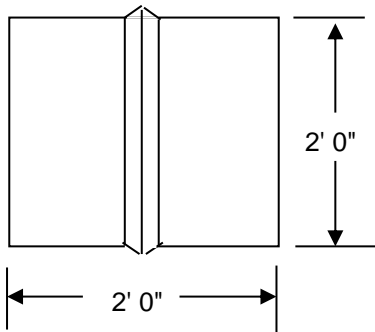

# WASTE BLOCKS

Typical Bin Layout

Also available in 2' x 2' x 2' & 2' x 2' x 4'

7 - 9 Blocks per truckload  
 All waste blocks have locking grooves

 Rt. 130, PO Box 254 Bordentown, NJ 08505	1-609-298-2150
	1-800-MERSHON
	1-609-298-7969 / FAX#
	2' x 2' x 8' Waste Blocks